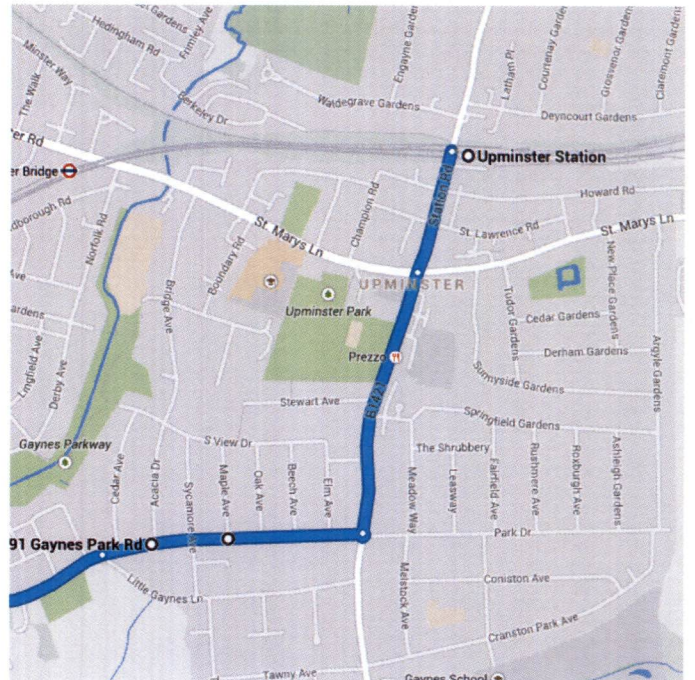

### Directions from Upminster Station to 1 Aveley Rd

### ○ Upminster Station

Station Rd, Upminster, Essex RM14 2TD, United Kingdom

- ↑ 1. Head south on Station Rd toward Station Approach  
0.2 mi
- ↑ 2. Continue onto Corbets Tey Rd/B1421  
0.4 mi
- 📍 3. At the roundabout, take the 3rd exit onto Gaynes Park Rd  
0.2 mi  
0.9 mi / 3 min

### ○ Gaynes Park Rd

RM14 2HX, UK

- ↑ 4. Head west on Gaynes Park Rd toward Sycamore Ave  
0.1 mi  
0.1 mi / 22 s

### ○ 91 Gaynes Park Rd

Upminster RM14 2HX, UK

- ↑ 5. Head west on Gaynes Park Rd toward Cedar Ave  
430 ft
- ↑ 6. Continue onto Little Gaynes Ln  
0.2 mi
- ↩ 7. Slight left onto Hacton Ln  
0.4 mi
- ↑ 8. Continue onto Park Farm Rd  
0.6 mi
- ⊙ 9. At the roundabout, take the 2nd exit onto Aveley Rd  
0.4 mi
- ↩ 10. Turn left  
52 ft