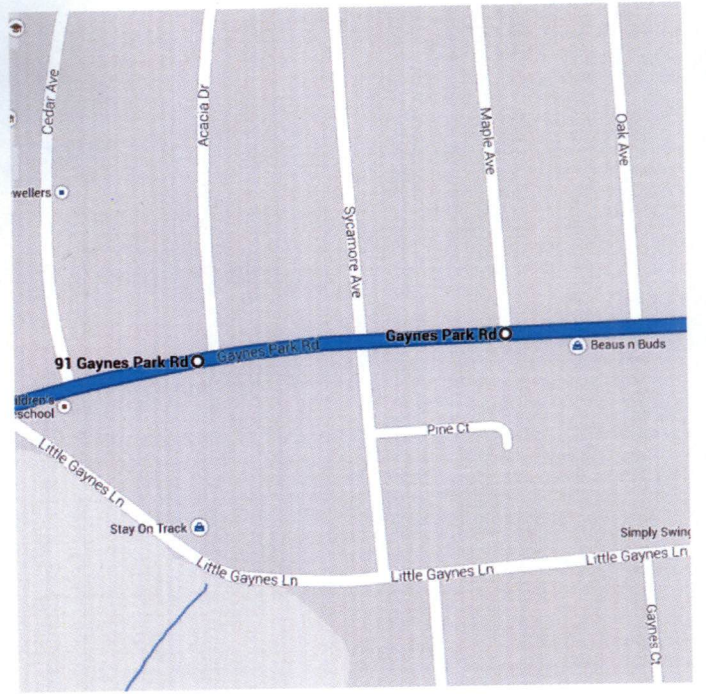

### Directions from Upminster Station to 1 Aveley Rd

### ○ Upminster Station

Station Rd, Upminster, Essex RM14 2TD, United Kingdom

- ↑ 1. Head south on Station Rd toward Station Approach  
0.2 mi
- ↑ 2. Continue onto Corbets Tey Rd/B1421  
0.4 mi
- 📍 3. At the roundabout, take the 3rd exit onto Gaynes Park Rd  
0.2 mi  
0.9 mi / 3 min

### ○ Gaynes Park Rd

RM14 2HX, UK

- ↑ 4. Head west on Gaynes Park Rd toward Sycamore Ave  
0.1 mi  
0.1 mi / 22 s

### ○ 91 Gaynes Park Rd

Upminster RM14 2HX, UK

- ↑ 5. Head west on Gaynes Park Rd toward Cedar Ave  
430 ft
- ↑ 6. Continue onto Little Gaynes Ln  
0.2 mi
- ↩ 7. Slight left onto Hacton Ln  
0.4 mi
- ↑ 8. Continue onto Park Farm Rd  
0.6 mi
- ⊙ 9. At the roundabout, take the 2nd exit onto Aveley Rd  
0.4 mi
- ↩ 10. Turn left  
52 ft